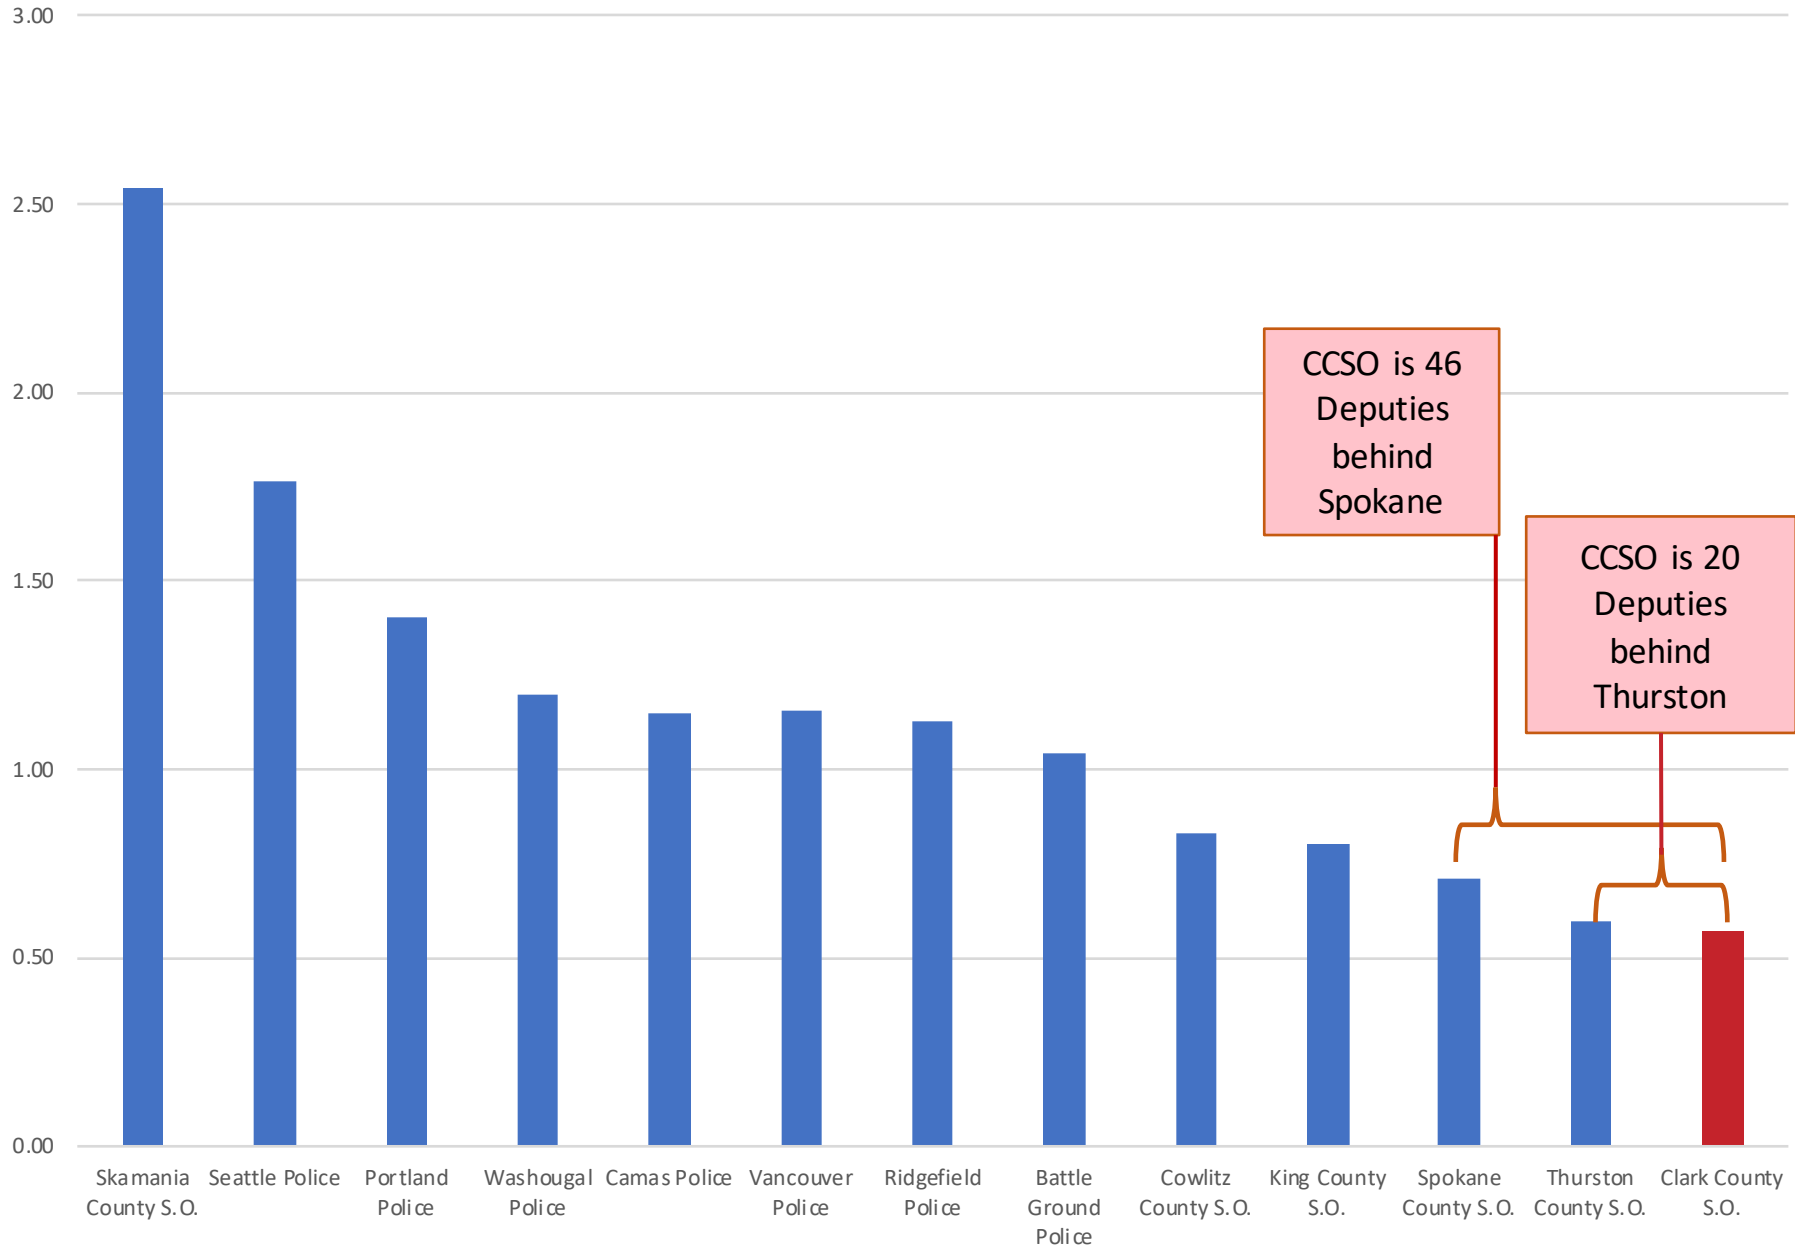

Offices Per 1,000 Residents

	Offices Per 1,000 Residence	How many Deputies Clark County Would Need To Hire To Reach
Skamania County S.O.	2.54	470
Seattle Police	1.76	289
Portland Police	1.40	206
Washougal Police	1.20	159
Camas Police	1.15	148
Vancouver Police	1.15	148
Ridgefield Police	1.13	143
Battle Ground Police	1.04	122
Cowlitz County S.O.	0.83	74
King County S.O.	0.80	67
Spokane County S.O.	0.71	46
Thurston County S.O.	0.60	20
Clark County S.O.	0.57	0